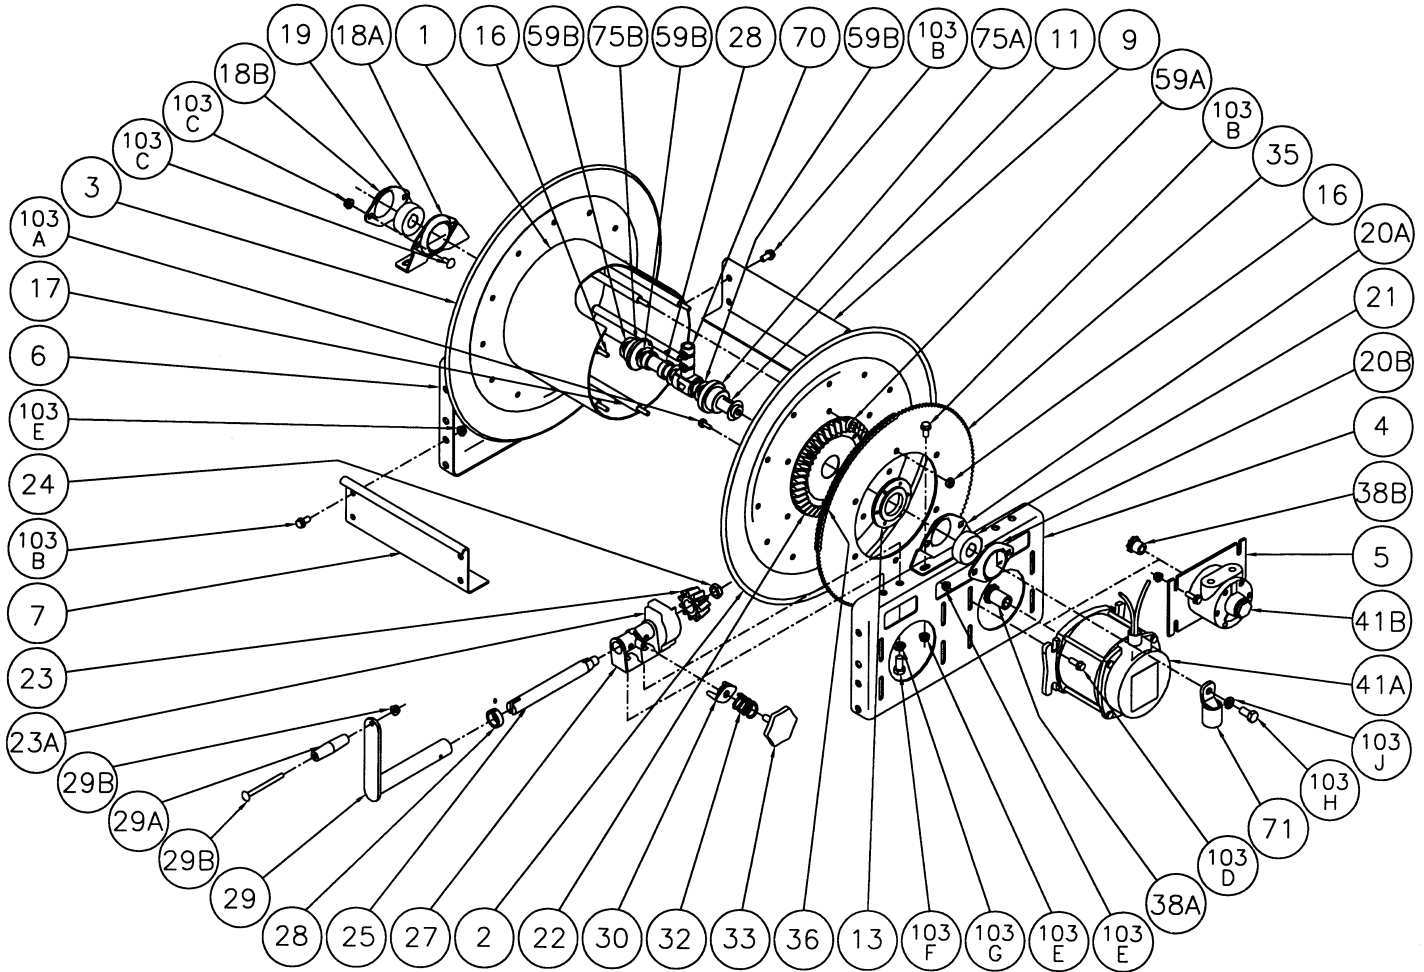

**PARTS LIST**  
**ISO 188**  
**Series WCR**

When ordering parts

**BE SURE TO SPECIFY COMPLETE MODEL NUMBER and SERIAL NUMBER OF REEL.**  
**USE PART NUMBER!**

<u>Item No.</u>	<u>Description</u>	<u>PART NUMBER</u>	<u>Quantity</u>
1	Drum, 10-1/2" Dia.....(Specify Model)	9905.3131	1
2	Front Disc, 19-21 Series .....	9903.0821	1
2	Front Disc, 23-24 Series .....	9903.1121	1
3	Back Disc, 19-21 Series.....	9903.0821	1
3	Back Disc, 23-24 Series.....	9903.1121	1
4	Front Frame.....	9906.0003	1
5	Motor Mounting Plate w/Mtg Bolts - Air Rewind.....	9923.0009	1
6	Back Frame .....	9906.0003	1
7	Front Foot.....(Specify Model)	9907.3000	1
9	Back Foot.....(Specify Model)	9907.3000	1
11	Brass Hub.....	9955.0060	1
13	EH-936 Washer .....	9965.0015	2
16	3/8"-16 Carriage Bolt w/Nut.....	Specify Model	6
17	3/8" Spacer Pipe .....(Specify Model)	9904.3200	6
18	Back Bearing Complete - Delrin.....	9902.1401	1
18A	Self-Aligning Pillow Block, Back.....	9902.2900	1
18B	Self-Aligning Bearing Holder, Back.....	9902.2800	1
19	Back Bearing Insert Only - Delrin.....	9902.1501	1
20	Front Bearing Complete - Delrin .....	9902.1401	1
20A	Self-Aligning Pillow Block, Front .....	9902.2900	1
20B	Self-Aligning Bearing Holder, Front.....	9902.2800	1
21	Front Bearing Insert Only - Delrin .....	9902.1501	1
22	Ring Gear, H-26 .....	9914.0372	1
23	Pinion Gear, H-27.....	9914.0393	1
23A	Gear Guard .....	9914.0618	1
24	5/8"-18 SAE Hex Nut (ESNA) .....	9904.5600	1
25	Pinion Shaft.....	9914.0250	1
27	Side Pinion Bearing.....	9914.0243	1
28	Collar & Set Screw .....	9914.0351	2
29	Crank Handle, H-18 Complete .....	9914.0011	1
29A	Hand Crank Handle.....	9914.0506	1
29B	Hand Crank Handle Bolt w/Nut .....	9914.0511	1
30	Brake Pad, H-3.....	9914.0433	1
32	Brake Spring, H-31.....	9914.0451	1
33	Brake Wheel, H-30A .....	9914.0413	1
35	112T35 Disc Sprocket.....	9910.1321	1
35	138T35 Disc Sprocket.....	9910.1423	1
36	Chain, #35.....	Specify Model	1
38A	Motor Sprocket, 11T35 x 1-5/16 - Electric Rewind .....	9910.1118	1
38B	Motor Sprocket, 9T35 x 1-3/8 - Air Rewind.....	9910.1014	1
41A	12 Volt Explosion-Proof Motor.....	9915.0003	1
41B	#4 Gast Air Motor .....	9918.1122	1
59A	Sprocket Spacer.....	9954.0017	6
59B	Spacer - 1" I.D. x 1-5/8" O.D. x 1/32" THK .....	9954.0035	5
70	Single Conductor, 400 Amp, Roto-Ground Head.....	9942.0172	1
71	Offset Connector, #2-OF .....	9955.0025	1
75A	Delrin Insulating Collar - Drive End, per GH-618.....	9955.0197	1
75B	Delrin Insulating Collar - Dead End, per GH-619.....	9955.0198	1
103A	5/16"-18 x 1/2" Spinlock Bolt.....	9904.2158	5
103B	3/8"-16 x 3/4" Spinlock Bolt.....	9904.2201	12
103C	3/8"-16 x 3/4" Carriage Bolt w/Nut .....	9904.0201	4
103D	3/8"-16 x 1" Spinlock Bolt.....	9904.2202	4
103E	3/8"-16 Spinlock Nut.....	9904.6200	16
103F	1/2"-13 x 1" Hex Head Bolt .....	9904.1402	2
103G	1/2" Lock Washer .....	9954.0030	2
103H	1/2"-13 x 1" Hex Head Bolt - Silicon Bronze .....	9955.0222	1
103J	1/2" Lock Washer - Silicon Bronze.....	9955.0221	1