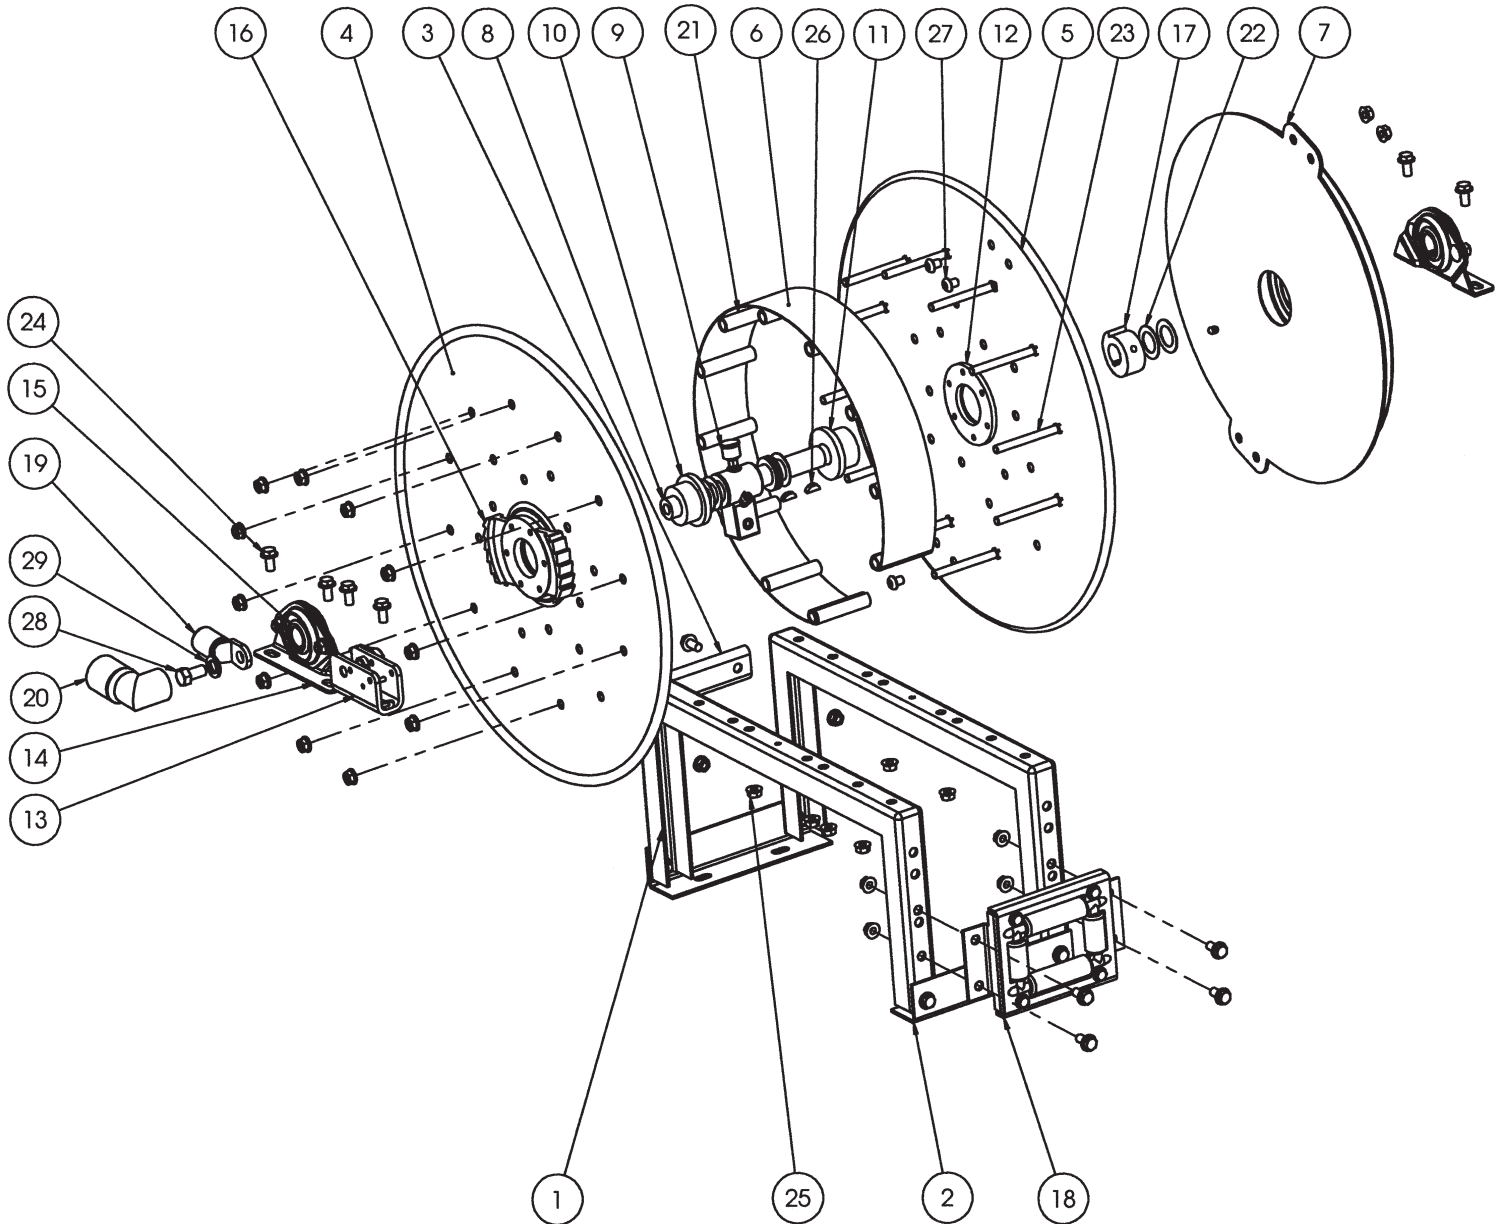

## ISO 94

### PARTS LIST SERIES SWCR

**PARTS LIST  
ISO 94  
Series SWCR**

When ordering parts

**BE SURE TO SPECIFY COMPLETE MODEL NUMBER and SERIAL NUMBER OF REEL.  
USE PART NUMBER!**

<u>Item No.</u>	<u>Description</u>	<u>PART NUMBER</u>	<u>Quantity</u>
1	Frame 23-24, P20A-00310.....	9906.0111	2
1	Frame 25-26, P20A-00320.....	9906.0121	2
2	Foot, Frame.....	9907.2000	2
3	Back Brace.....	9907.7000	1
4	Front Disc, 23-24.....	9903.1121	1
4	Front Disc, 25-26.....	9903.1321	1
5	Back Disc, 23-24.....	9903.1121	1
5	Back Disc, 25-26.....	9903.1321	1
6	Drum, 15-1/2" Diameter.....	9905.0178	1
7	"A" Spring.....	9921.0010	1
7	"B" Spring.....	9921.0015	1
7	"G" Spring.....	9921.0021	1
8	Brass Hub.....	9955.0067	1
9	Hannay Roto-Ground Head.....	9942.0172	1
10	Front Disc Insulating Collar, 7/8" Long.....	9955.0195	1
11	Back Disc Insulating Collar, 1" Long.....	9955.0196	1
12	EH-936 Washer.....	9965.0015	1
13	Ratchet Locking Assembly.....	9922.0005	1
14	Bearing, Complete.....	9902.1401	2
15	Bearing Insert Only (Delrin), 1" ID.....	9902.1501	2
16	Ratchet Wheel.....	9922.0015	1
17	Nylon Insulating Arbor for SWCR.....	9922.0035	1
18	R200 Series Roller.....	Specify Model	1
19	#2/0 F. Tweeco Ground Connection.....	9955.0025	1
20	Protective Ground Lug Boot, P16A-00040.....	9955.0202	1
21	3/8" Spacer Pipe (Specify Model).....	9904.3200	11
22	Hub Spacer.....	9954.0050	As Req'd
23	3/8" Carriage Bolt w/Nut, 6" Long.....	9904.0213	11
24	3/8"-16 x 3/4" Spinlock Bolt.....	9904.2201	16
25	3/8"-16 Spinlock Nut.....	9904.6200	16
26	Woodruff Key 3/16" x 3/4".....	9951.0007	2
27	3/8"-16 Button Socket Head Cap Screw, 1/2" Long.....	9904.9200	4
28	1/2"-13 x 1" Long Brass Hex Head Bolt.....	9955.0222	1
29	1/2" Brass Split Lock Washer.....	9955.0221	1