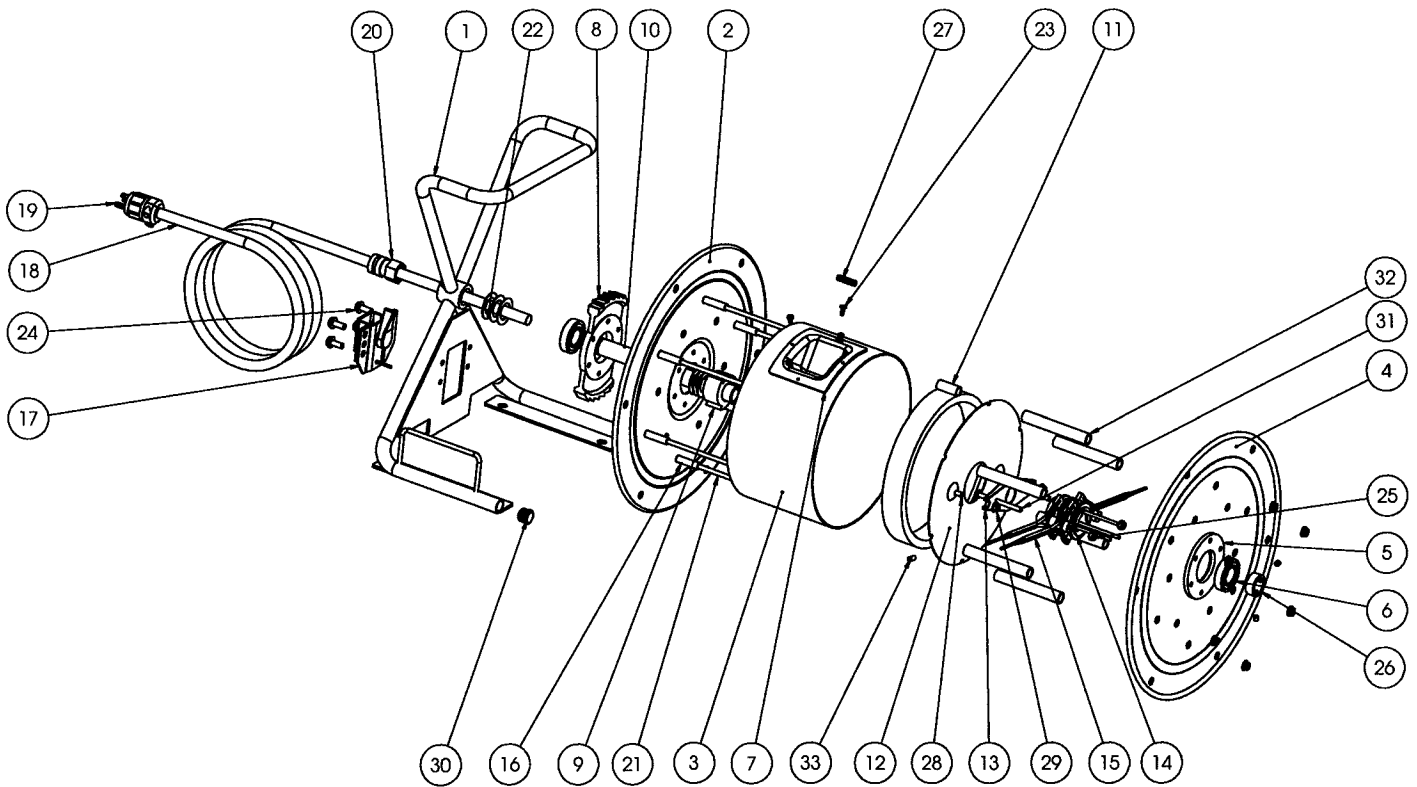

Hannay Reels®

The reel leader.

mdi is your Hannay Distributor
call: (727) 835 - 0674 | fax: (813) 571 - 0422
www.HannayReelSales.com | sales@HannayReelSales.com

ISO 46

PARTS LIST
SCR 10-17-19

PARTS LIST
ISO 46
SCR 10-17-19

When ordering parts

BE SURE TO SPECIFY COMPLETE MODEL NUMBER and SERIAL NUMBER OF REEL.
USE PART NUMBER!

<u>Drawing No.</u>	<u>Description</u>	<u>PART NUMBER</u>	<u>Quantity</u>
1	Frame Assembly, Portable	9906.0752	1
1	Frame Assembly, Permanent Mount.....	9906.0751	1
2	Back Disc, 16-1/2" Diam.	9903.5216	1
3	Drum, 10-1/2" Dia. x 6" Lg	9905.3341	1
4	Front Disc, 16-1/2" Dia.....	9903.5216	1
5	EH-936 Disc Washer w/ Bearing	9955.0175	1
6	1" ID x 2" OD Ball Bearings	9902.3400	2
7	Plastic Drum Insert (for 10-1/2" drum)	9955.0022	1
8	Ratchet Wheel w/ Bearing	9955.0176	1
9	Spring Arbor, P64A-00100	9922.0003	1
10	Hub	9955.0071	1
11	Spring Motor (SCR) 1-1/2" Wide.....	9921.0025	1
12	Spring Cover	9955.0055	1
13	Brush Holder	9955.0054	1
14	3 Conductor 30 Amp Collector Ring Assy, 1"	9942.0327	1
15	Brush Harness, 30 Amps	9943.0065	3
16	1/8" Iron Spacer Pipe.....	9955.0057	6
17	Ratchet Locking Assembly, A64A-00020	9922.0029	1
18	Cable, 12/3 SO (per foot)	9955.0135	1
19	15 Amp 3 Prong Male Plug.....	9955.0082	1
20	Strain Relief, 3/4" Straight, FHC-1034.....	9955.0110	1
21	1/4"-20 Carriage Bolt w/ Nut	9904.0014	6
22	Hub Spacer	9954.0050	as needed
23	#10 x 1/2" Self Tap Phillips Hex Head Screw	9958.0001	4
24	5/16"-18 x 3/4" Thread Cutting Hex Head Bolt	9958.0055	4
25	1/4"-20 Nylon Lock Nut	9904.6001	2
26	Locking Collar and Set Screw 1", P28A-00010	9914.0351	1
27	1" Rubber Grommet.....	9955.0032	1
28	1/4"-20 x 3/4" Hex Button Head Cap Screw	9904.9001	2
29	1/4"-20 Spinlock Nut	9904.6000	2
30	End Cap, 3/4" -16-18	9958.0060	2
31	1/4"-20 x 3" Long Slotted Head Screw	9904.8008	2
32	3/8" Aluminum Spacer Pipe, 4-1/2" Long.....	9904.3200	6
33	1/4"-20 x 1/2" Set Screw	9958.0010	1