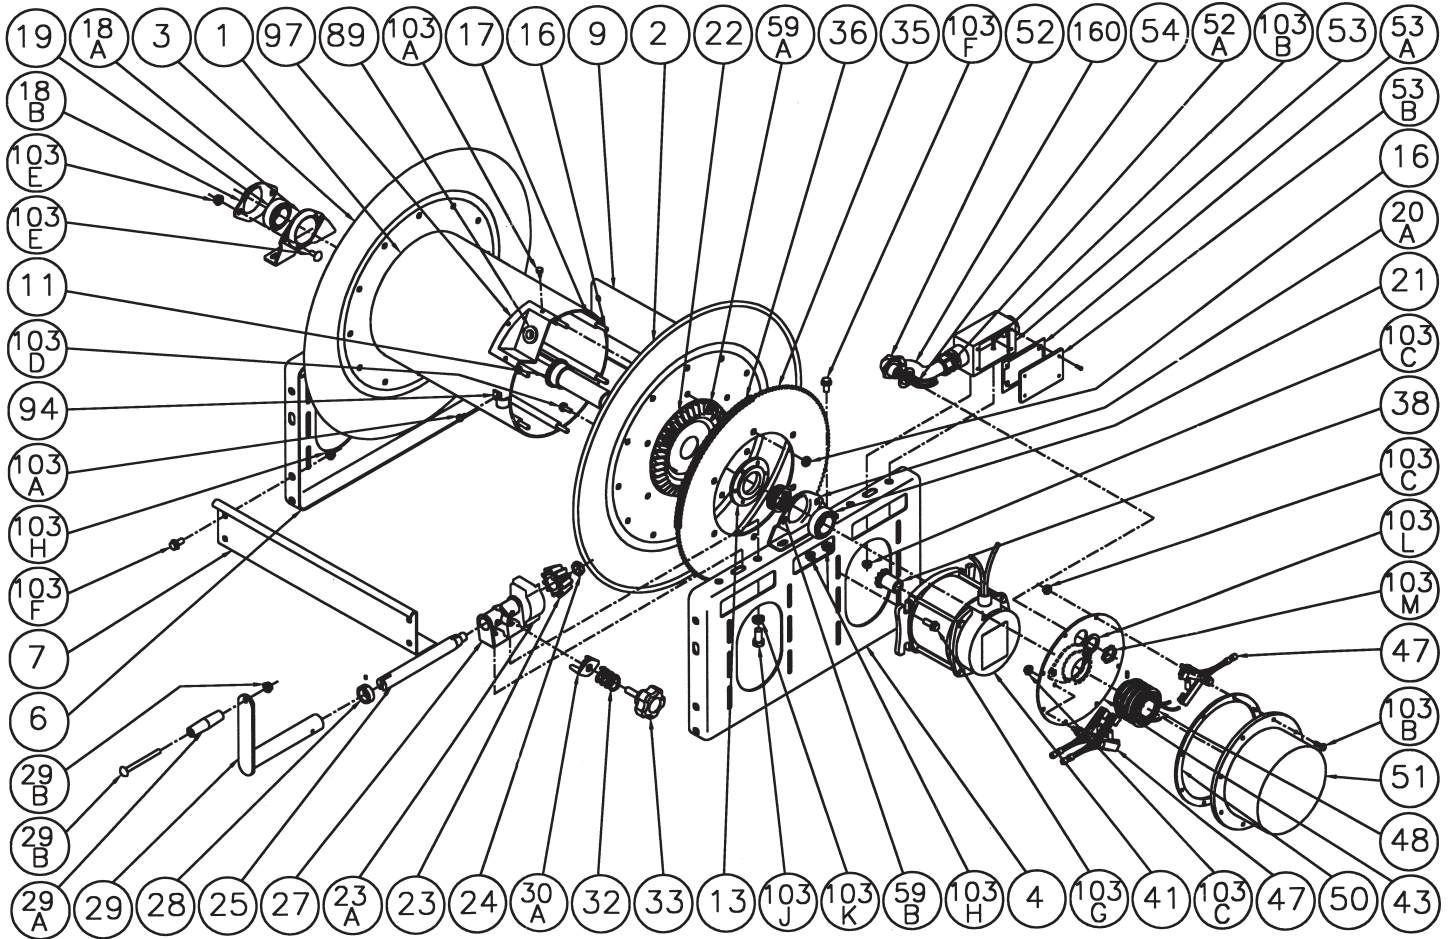

**ISO 45**  
PARTS LIST  
**SERIES CR 6600**

**PARTS LIST  
ISO 45  
6600 SERIES**

When ordering parts

**BE SURE TO SPECIFY COMPLETE MODEL NUMBER and SERIAL NUMBER OF REEL.  
USE PART NUMBER!**

<u>Drawing No.</u>	<u>Description</u>	<u>PART NUMBER</u>	<u>Quantity</u>
1	Drum, 10-1/2" Dia.....(Specify Model)	9905.3131	1
2	Front Disc, 19-20 Series .....	9903.0821	1
2	Front Disc, 21-22 Series .....	9903.0921	1
2	Front Disc, 23-24 Series .....	9903.1121	1
2	Front Disc, 25-26 Series .....	9903.1321	1
2	Front Disc, 26-27 Series .....	9903.1421	1
2	Front Disc, 28-29 Series .....	9903.1521	1
2	Front Disc, 30-31 Series .....	9903.1621	1
3	Back Disc, 19-20 Series.....	9903.0821	1
3	Back Disc, 21-22 Series.....	9903.0921	1
3	Back Disc, 23-24 Series.....	9903.1121	1
3	Back Disc, 25-26 Series.....	9903.1321	1
3	Back Disc, 26-27 Series.....	9903.1421	1
3	Back Disc, 28-29 Series.....	9903.1521	1
3	Back Disc, 30-31 Series.....	9903.1621	1
4	Front Frame (Up to 23-24) .....	9906.0031	1
4	Front Frame (Up to 30-31) .....	9906.5031	1
6	Back Frame (Up to 23-24) .....	9906.0031	1
6	Back Frame (Up to 30-31) .....	9906.5031	1
7	Front Foot.....(Specify Model)	9907.3000	1
9	Back Foot.....(Specify Model)	9907.3000	1
11	Hub Assembly.....(Specify Model)	9955.0201	1
13	EH-936 Washer .....	9965.0015	2
16	3/8"-16 Carriage Bolt w/Nut.....	Specify Model	6
17	3/8" Spacer Pipes.....(Specify Model)	9904.3200	6
18	Back Bearing Complete .....	9902.1400	1
18A	Self-Aligning Pillow Block, Back.....	9902.2900	1
18B	Self-Aligning Bearing Holder, Back .....	9902.2800	1
19	Back Bearing Insert Only .....	9902.4001	1
20A	Self-Aligning Pillow Block, Front .....	9902.2900	1
21	Front Bearing Insert Only .....	9902.4001	1
22	Ring Gear, H-26 (Up to 25-26).....	9914.0372	1
22	Ring Gear, H-28 .....	9914.0382	1
23	Pinion Gear, H-27 (Up to 25-26) .....	9914.0393	1
23	Pinion Gear, H-29.....	9914.0403	1
23A	Gear Guard .....	9914.0618	1
24	5/8"-18 SAE Hex Nut (ESNA) .....	9904.5600	1
25	Pinion Shaft.....(Specify Model)	9914.0250	1
27	Side Pinion Bearing.....	9914.0243	1
28	Collar & Set Screw .....	9914.0351	1
29	Crank Handle, H-18 Complete .....	9914.0011	1
29A	Hand Crank Handle.....	9914.0506	1
29B	Hand Crank Handle Bolt w/Nut .....	9914.0511	1
30A	Brake Pad, H-3.....	9914.0433	1