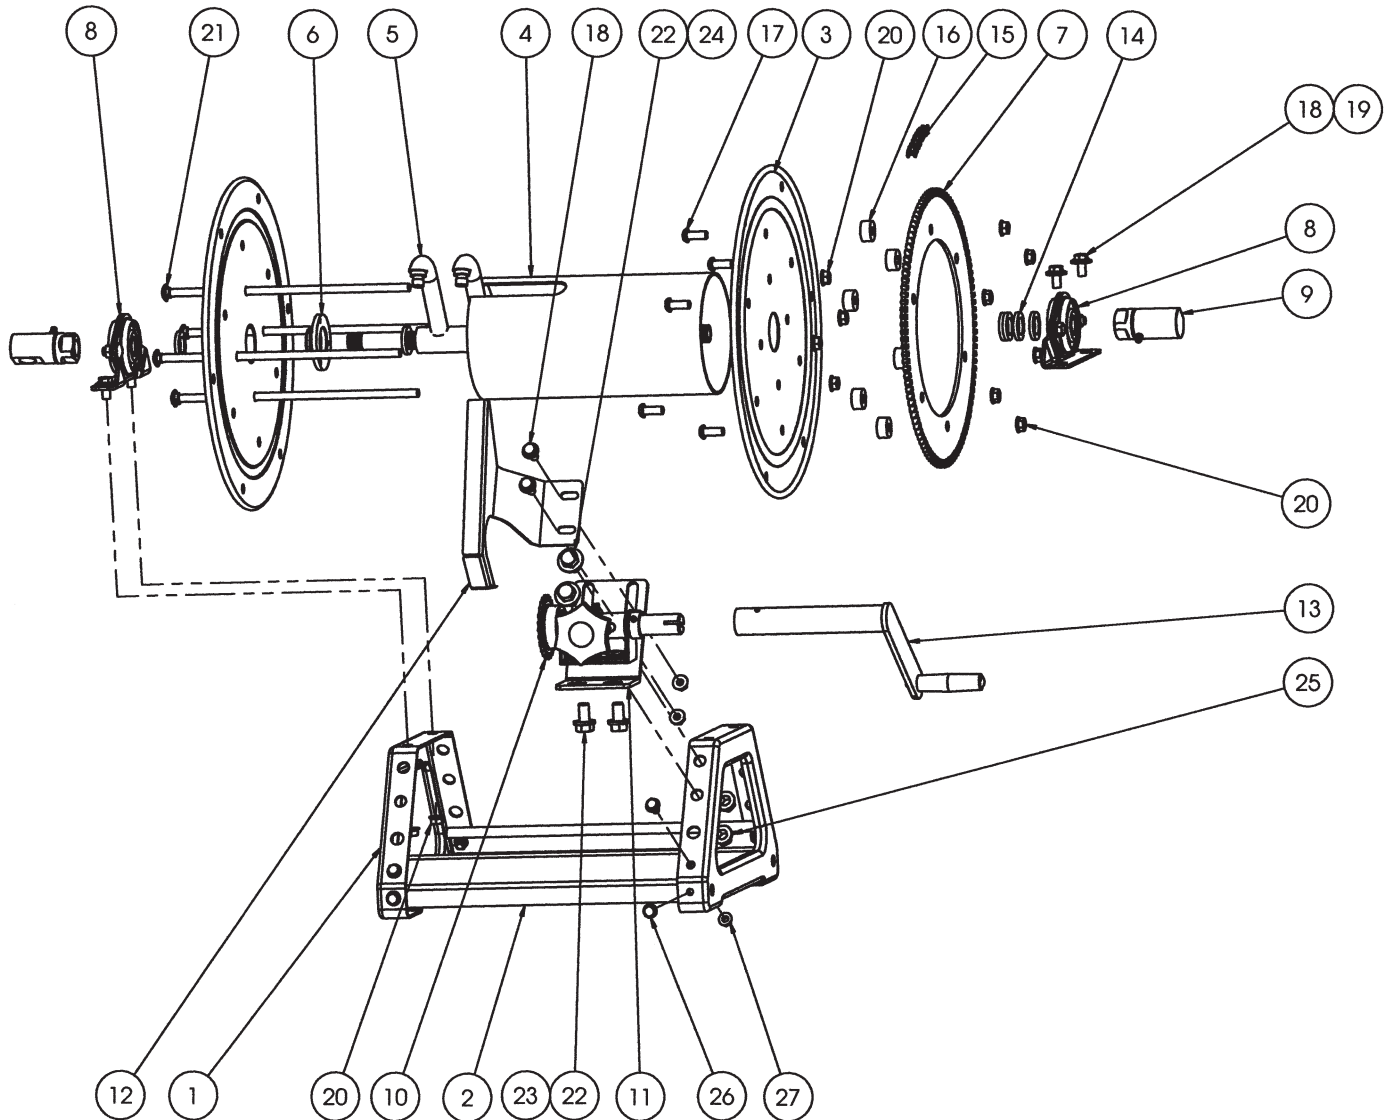

mdi is your Hannay Distributor
 call: (727) 835 - 0674 | fax: (813) 571 - 0422
 www.HannayReelSales.com | sales@HannayReelSales.com

ISO 213

PARTS LIST

MX2400 SERIES

**PARTS LIST
ISO-213
MX2400 SERIES**

When ordering parts
BE SURE TO SPECIFY COMPLETE MODEL NUMBER and SERIAL NUMBER OF REEL.
USE PART NUMBER!

<u>Item No.</u>	<u>Description</u>	<u>PART NUMBER</u>	<u>Quantity</u>
1	Pressed Frame.....P20A-00270	9906.0011	2
2	Foot StockP80A-00030	9907.6000	2
3	Disc, 16-1/2" Dia.	9903.0516	2
4	Drum, 6" Dia.	9905.7112	1
5	Dual Hub Assembly.....	9901.0671	1
6	Washer, EH936.....	9965.0015	2
7	Disc Sprocket, 112T35.....	9910.1321	1
8	Bearing, SA Complete.....	9902.1200	2
9	1/2" 90 Deg. FxF Super Swivel Jt.....	9927.8557	2
10	MX Assembly.....	9914.0710	1
11	MX Mounting Plate.....P55A-00130	9914.0722	1
12	Chain Guard, Left hand, MX RewindP70A-00290	9957.0035	1
12	Chain Guard, Right hand, MX Rewind.....P70A-00290	9957.0036	1
13	H-18 Steel Hand Crank.....	9914.0011	1
14	1/2" Hub Spacer.....	9954.0020	As Req'd
15	#35 Chain.....	9912.0003	As Req'd
16	Sprocket Spacer.....	9954.0015	6
17	3/8" -16 x 1" Button Head Cap Screw.....	9904.9202	6
18	3/8" -16 x 3/4" Spinlock Bolt.....	9904.2201	6
19	3/8" Flat Washer.....	9954.0007	4
20	3/8" -16 Spinlock Nut.....	9904.6200	12
21	3/8" -16 Carriage Bolt.....	Specify Model	4
22	1/2" -13 x 1" Hex Head Bolt.....	9904.1402	4
23	1/2" Lock Washer.....	9954.0030	4
24	1/2" Flat Washer.....	9954.0008	2
25	1/2" -13 Hex Head Nut.....	9904.5400	2
26	5/16" -18" x 5/8" Long Hex Flanged Bolt.....	9904.1159	8
27	5/16" -18 Top Lock Flanged Nut.....	9904.5602	8